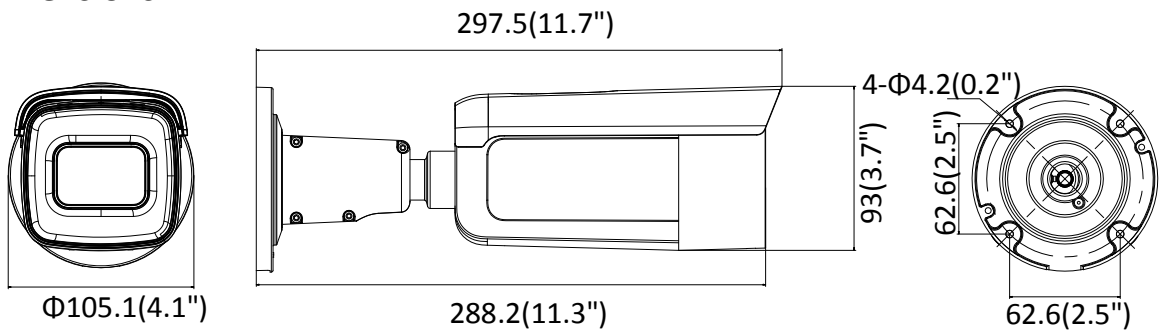

Dimensions	Camera: $\Phi 105 \times 297.5$ mm ($\Phi 4.1 \times 11.7$")
Weight	Camera: 1300 g (2.9 lb.) With package: 2000 g (4.4 lb.)

Available Model:

DS-2CD2665G1-IZ (2.8 to 12 mm), DS-2CD2665G1-IZS (2.8 to 12 mm)

Dimensions

Unit:mm(inch)

Accessories

DS-1275ZJ-SUS Vertical Pole Mount	DS-1276ZJ-SUS Corner Mount	DS-1260ZJ Junction Box	DS-1280ZJ-S Junction Box	DS-1275ZJ-S-SUS Vertical Pole Mount